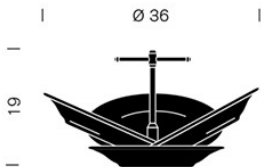

Material / Finishings

Ready made table center piece

Structure:

four white porcelain plates held together by a tubular key

Dimensions

Ø cm 36

H cm 19

Produzione Privata is a Michele De Lucchi Design exclusive company
Via Varese 15 - 20121 Milano - Italy - VAT IT09029600153