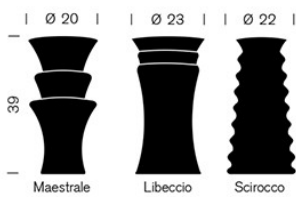

Produzione PRIVATA

MAESTRALE, LIBECCIO, SCIROCCO: THE WIND VASES

TRANSPARENT GREEN BLOWN GLASS

“The wind does not move. The flag does not move. It is the mind that moves”.
(Zen adage)

The glass effect is called “optical” because of its facets which produce a particular brightness and transparency. The preciousness is emphasized by the combination of sinuous forms and by the green colour peculiar to many Produzione Privata creations. The dimensions are important.

Ph. Michele De Lucchi, Luca Tamburlini / Polifemo fotografia (still lifes on white background)

Material / Finishings

Structure:
transparent green blown glass

Dimensions

Mestrale
ø cm 20
H cm 39

Libeccio
ø cm 23
H cm 39

Scirocco
ø cm 22
H cm 39

Produzione Privata is a Michele De Lucchi Design exclusive company
Via Varese 15 - 20121 Milano - Italy - VAT IT09029600153