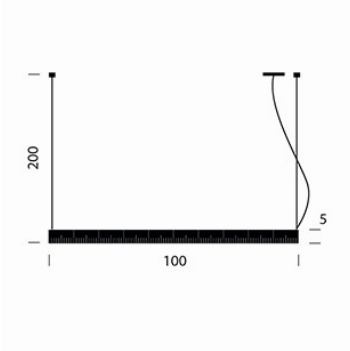

Ph. Michele De Lucchi

Material / Finishings

Structure:
natural walnut

Dimensions

W cm 100
D cm 5

Technical data

Class I   

H cm 5
Metal wires L cm 195
Total H cm 200

Light source:
n° 3 LED strip (27.36 W)

Europe / Japan / USA rosette
ø cm 12 x H cm 2.5

 3D MODEL

Produzione Privata is a Michele De Lucchi Design exclusive company
Via Varese 15 - 20121 Milano - Italy - VAT IT09029600153