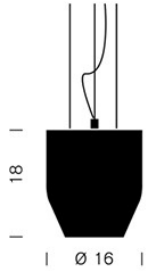

Ph. Michele De Lucchi, Luca Tamburlini / Polifemo fotografia (still lifes on white background)

Material / Finishings

Diffuser:
carrara marble turned from a single block

Structure:

Dimensions

ø cm 16
Diffuser H cm 18
Metal wire L cm 120
Total H cm 140

Technical data

Class I   

Suggested bulbs:

1 x 15 W (E27) fluorescent 

1 x max 70 W (E27) ES halogen

grey painted metal

Europe / Japan / USA rosette
ø cm 9.5 x H cm 2.3

3D MODEL