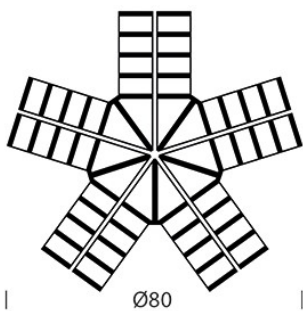

Ph. Michele De Lucchi

Material / Finishings

Structure:
curved oak strips

Dimensions

ø cm 80
H cm 12
Metal wire L cm 188
Total H cm 200

Technical data

Class I   **IP 20**

Light source:
n° 10 LED strip (28.8 W)

Europe / Japan / USA rosette
ø cm 18 x H cm 3.5

 3D MODEL

Produzione Privata is a Michele De Lucchi Design exclusive company
Via Varese 15 - 20121 Milano - Italy - VAT IT09029600153