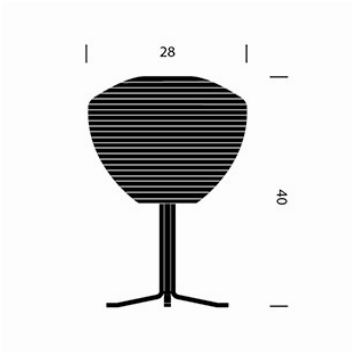

### Dimensions

Ø cm 28  
Diffuser H cm 23  
Total H cm 40

### Technical data

Class II   

Structure:  
*row metal*

Suggested bulbs:  
*1 x max 27 W (E27) fluorescent*

*1 x 42 W (E27) ES halogen*

3D MODEL

Produzione Privata is a Michele De Lucchi Design exclusive company  
Via Varese 15 - 20121 Milano - Italy - VAT IT09029600153