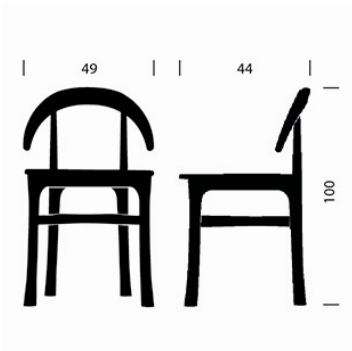

(Robert L. Weber)

The back retraces the arched line of the horseshoe as a good luck symbol and, together with the wide seat, comfortably embraces the sitter. The chair is supported by four legs modelled and connected by a crossbar. Made in beech wood.

Ph. Michele De Lucchi

Material / Finishings

Structure:
natural beech

Dimensions

W cm 49
D cm 44
H cm 100

 3D MODEL

Produzione Privata is a Michele De Lucchi Design exclusive company
Via Varese 15 - 20121 Milano - Italy - VAT IT09029600153