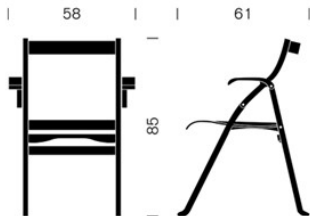

Ph. Michele De Lucchi, Luca Tamburlini / Polifemo fotografia (still lifes on white background)

Material / Finishings

Structure:
natural beech

Dimensions

W cm 58
D cm 61
H cm 85

 3D MODEL

Produzione Privata is a Michele De Lucchi Design exclusive company
Via Varese 15 - 20121 Milano - Italy - VAT IT09029600153