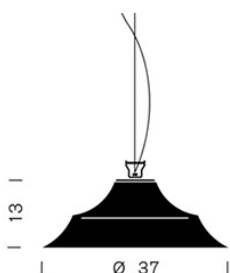

### Dimensions

ø cm 37  
 Diffuser H cm 13  
 Metal wire L cm 170  
 Total H cm 186

Europe / Japan / USA rosette  
 ø cm 13 x H cm 3.2

### Technical data

Class I   **IP 20**

Suggested bulbs:  
 1 x max 27 W (E27) fluorescent

1 x 15 W (E27) fluorescent spot

1 x max 70 W (E27) ES halogen

1 x max 42 W (E27) ES halogen spot

 3D MODEL

Produzione Privata is a Michele De Lucchi Design exclusive company  
Via Varese 15 - 20121 Milano - Italy - VAT IT09029600153